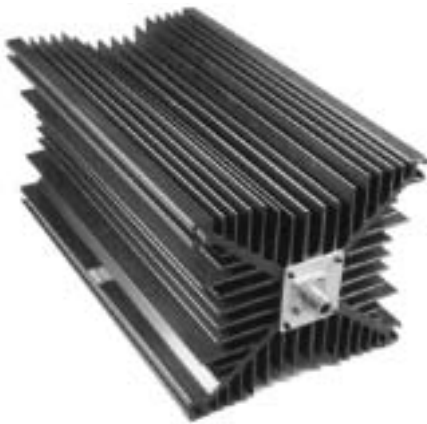

**RFT250NF**

**POWER: 250 Watts**

**SPECIFICATIONS:**

Frequency Range: DC to 2.4 GHz  
VSWR: 1.15:1 - DC to 1.0 GHz  
1.35:1 - 1.0 to 2.4 GHz  
Peak Power: 2 kW max.  
Nominal Size: (L,W,H) 10" x 4 1/8" x 4 1/8" max.  
Weight: 6 1/2 lbs. (2.95 kg) max.

**RFT500NF**

**POWER: 500 Watts**

**SPECIFICATIONS:**

Frequency Range: DC to 2.4 GHz  
VSWR: 1.15:1 - DC to 1.0 GHz  
1.35:1 - 1.0 to 2.4 GHz  
Peak Power: 2 kW max.  
Nominal Size: (L,W,H) 16" x 6 1/2" x 6" max.  
Weight: 15 lbs. (5.60 kg) max.

**RFT1000NF**

**POWER: 1000 Watts**

**SPECIFICATIONS:**

Frequency Range: DC to 2.4 GHz  
VSWR: 1.15:1 - DC to 1.0 GHz  
1.35:1 - 1.0 to 2.4 GHz  
Peak Power: 2 kW max.  
Nominal Size: (L,W,H) 14 3/4" x 6 1/2" x 6" max.  
Weight: 16 lbs. (7.27 kg) max.